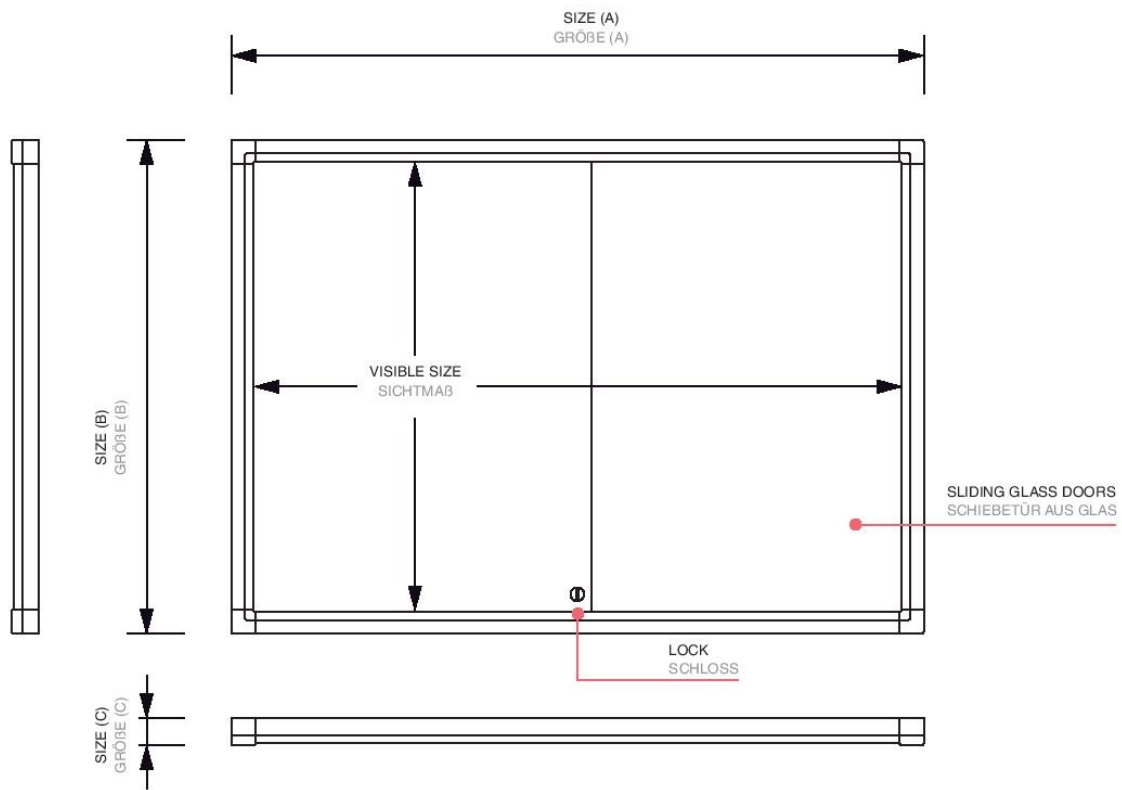

PRODUCT SHEET

Lockable Notice Board SLC

LOCKABLE NOTICE BOARDS > INDOOR CORK

ACCESSORIES ZUBEHÖR

(SET)PINS
PINS
HEFTZWECKEN