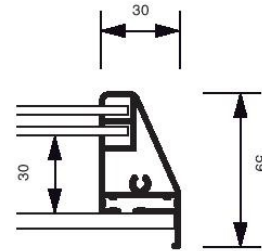

PRODUCT SHEET

Lockable Notice Board SLC

LOCKABLE NOTICE BOARDS > INDOOR CORK

ACCESSORIES ZUBEHÖR

(SET)PINS
PINS
HEFTZWECKEN